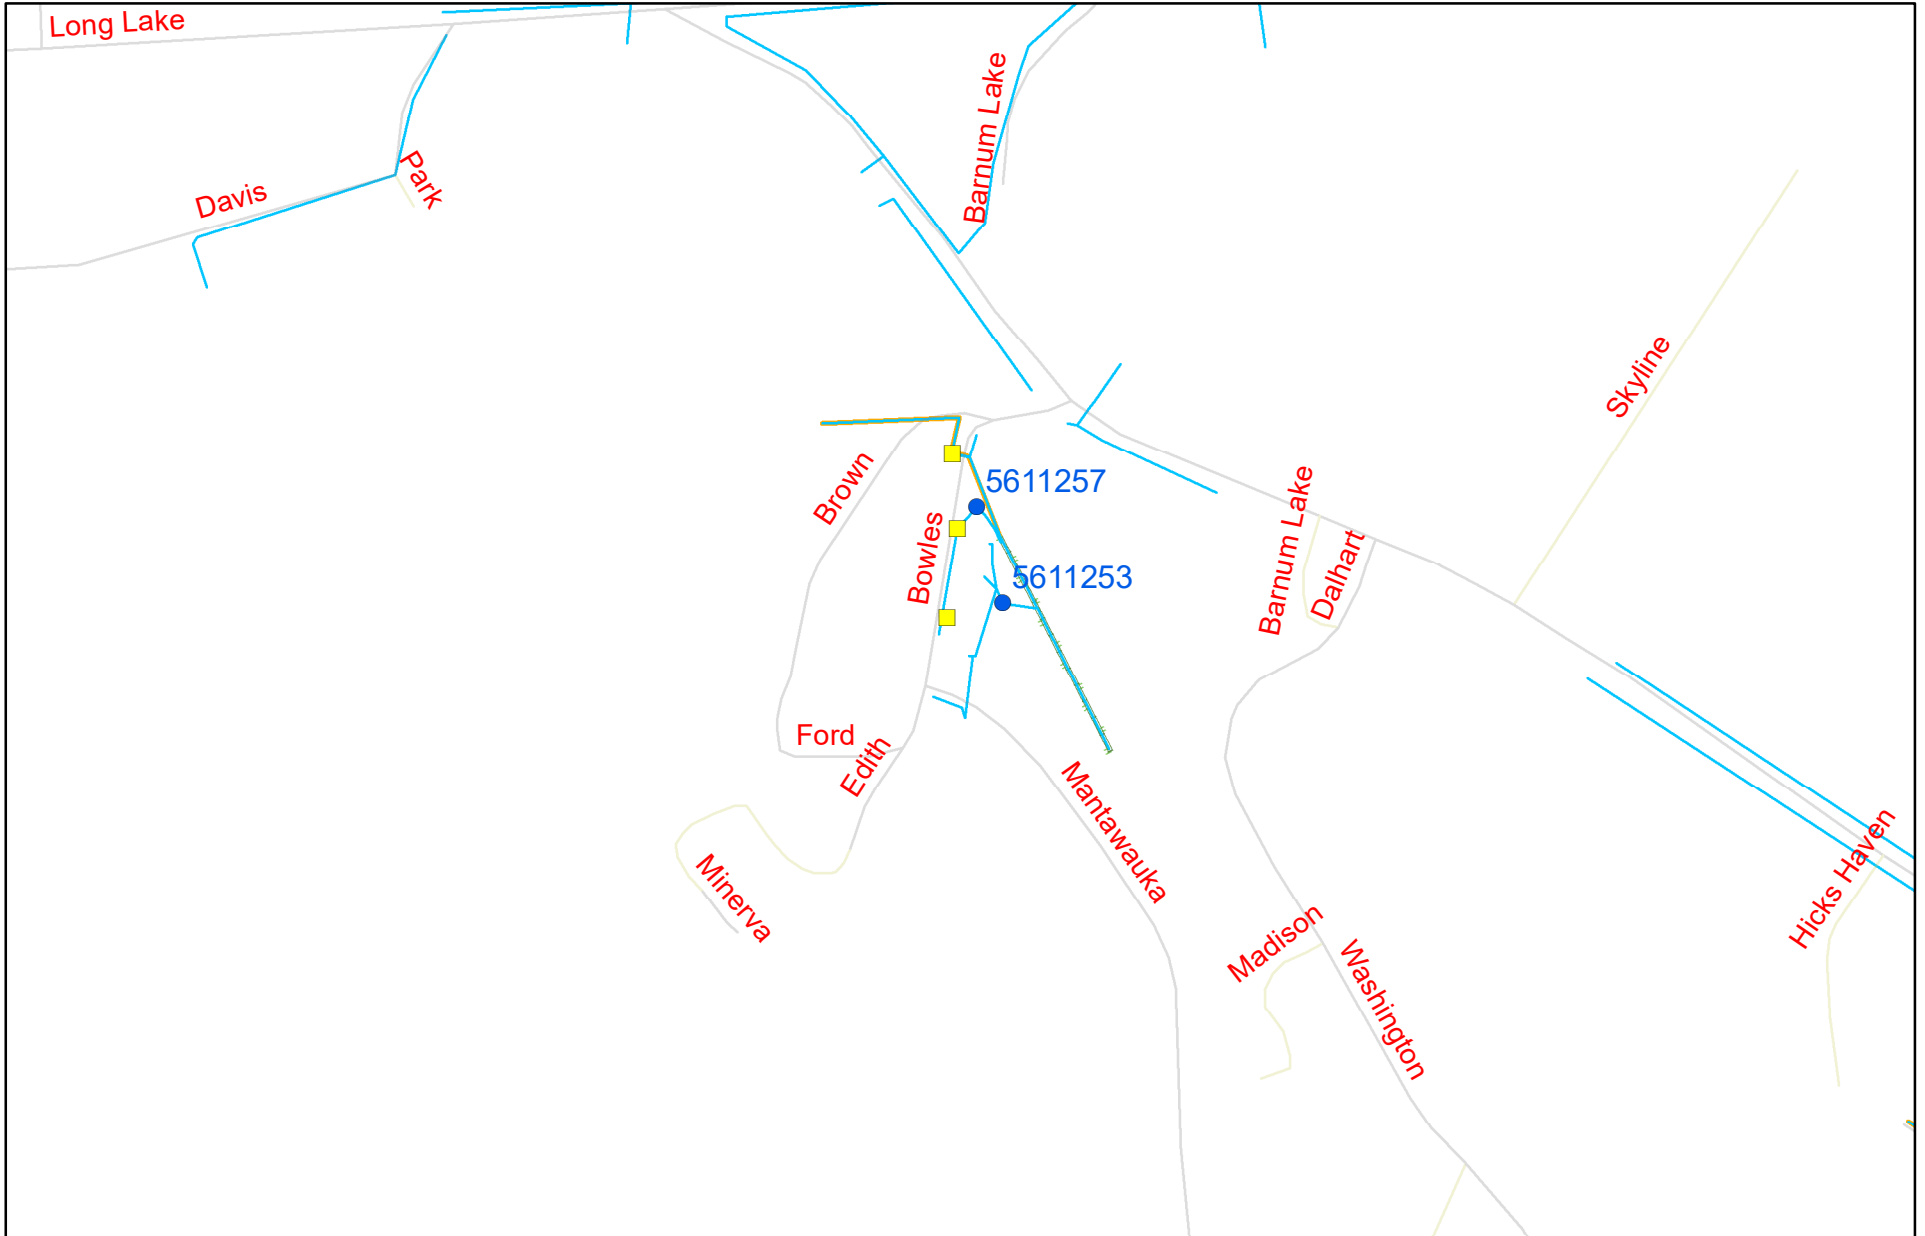

# Fenton Township- 2024

## StructureType

- Outfall
- Point Of Discharge- Tested downstream at outfall
- Point of Discharge