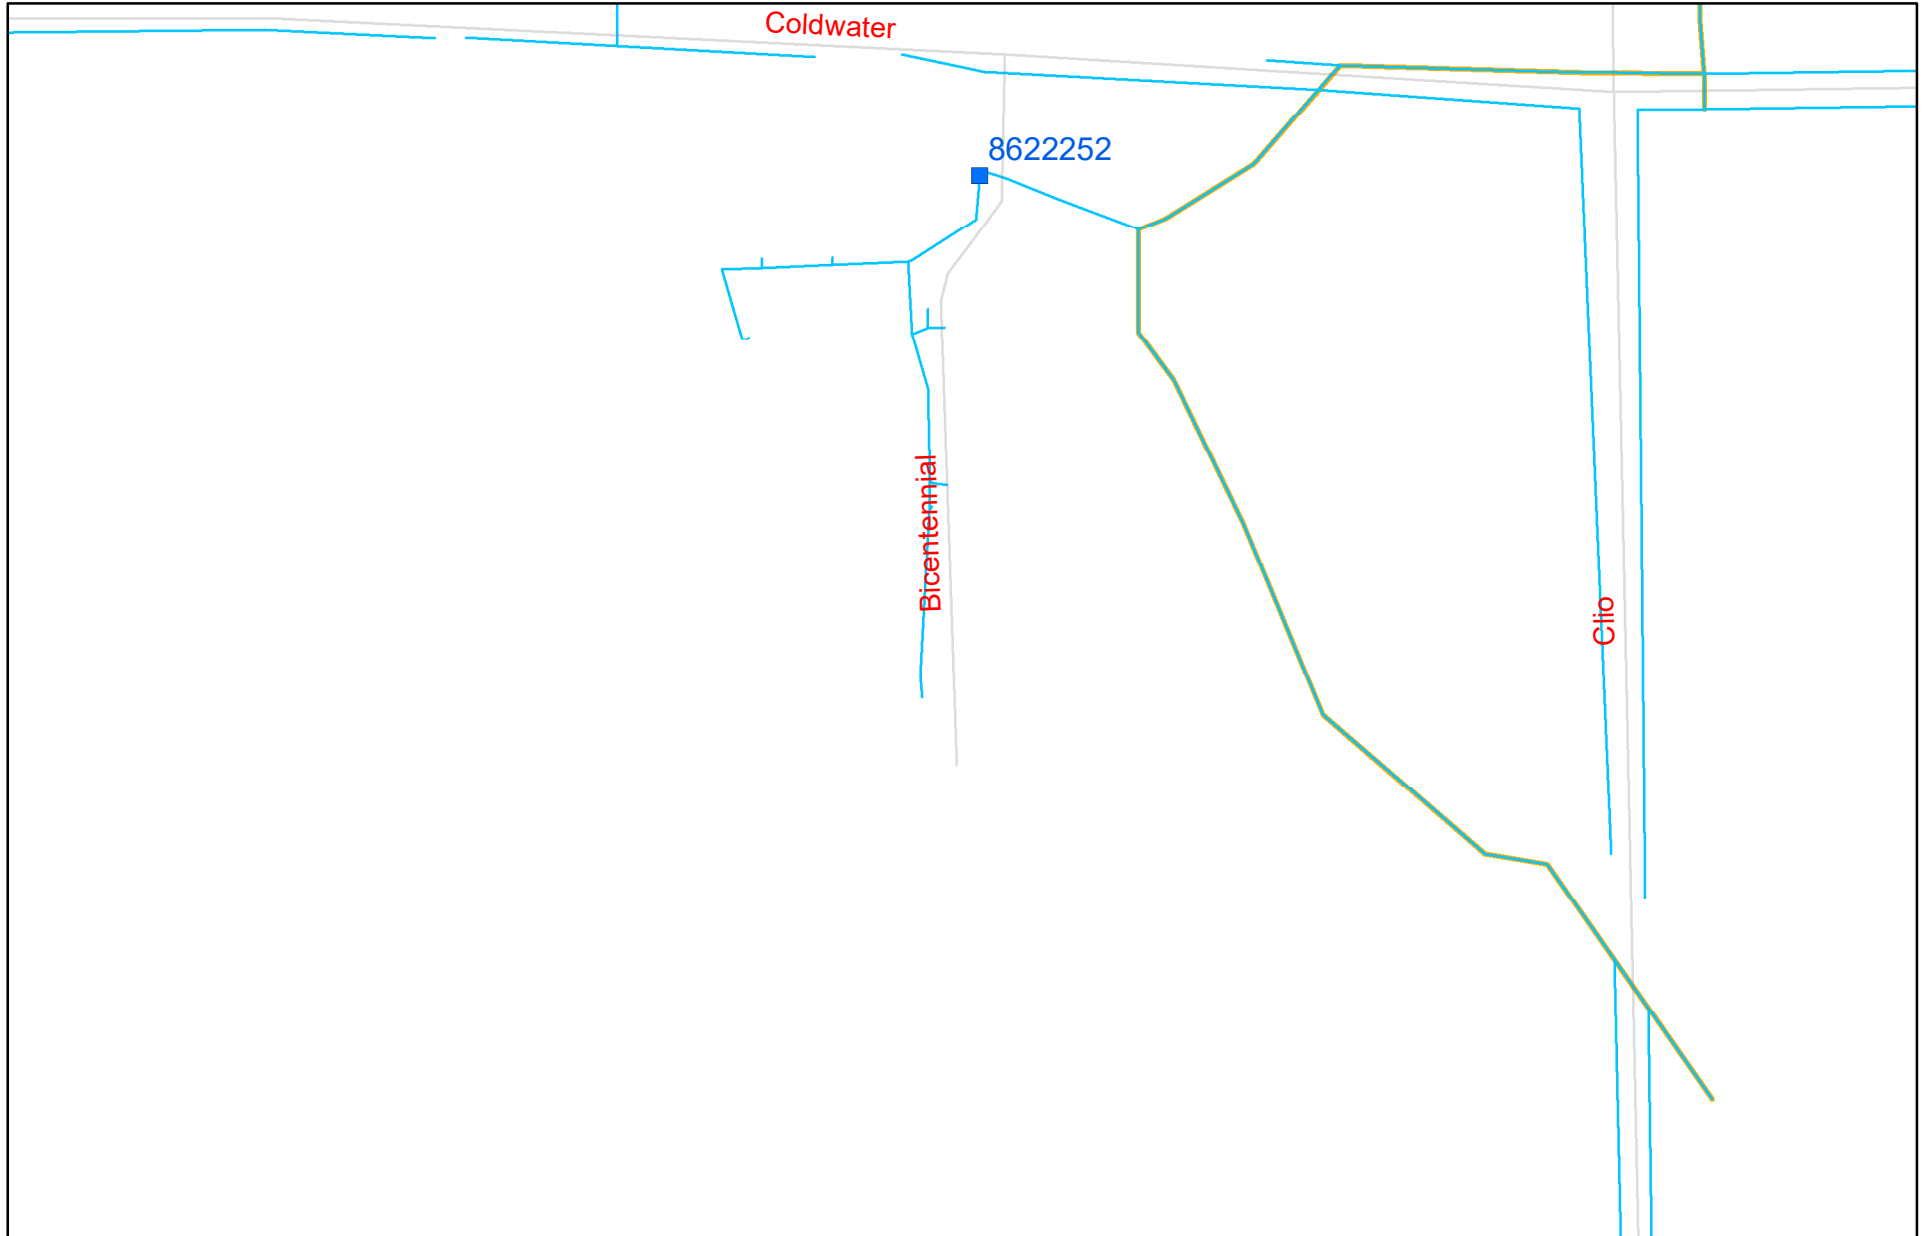

# Mt Morris Township- 2024

## StructureType

- Outfall
- Point Of Discharge- Tested downstream at outfall
- Point of Discharge