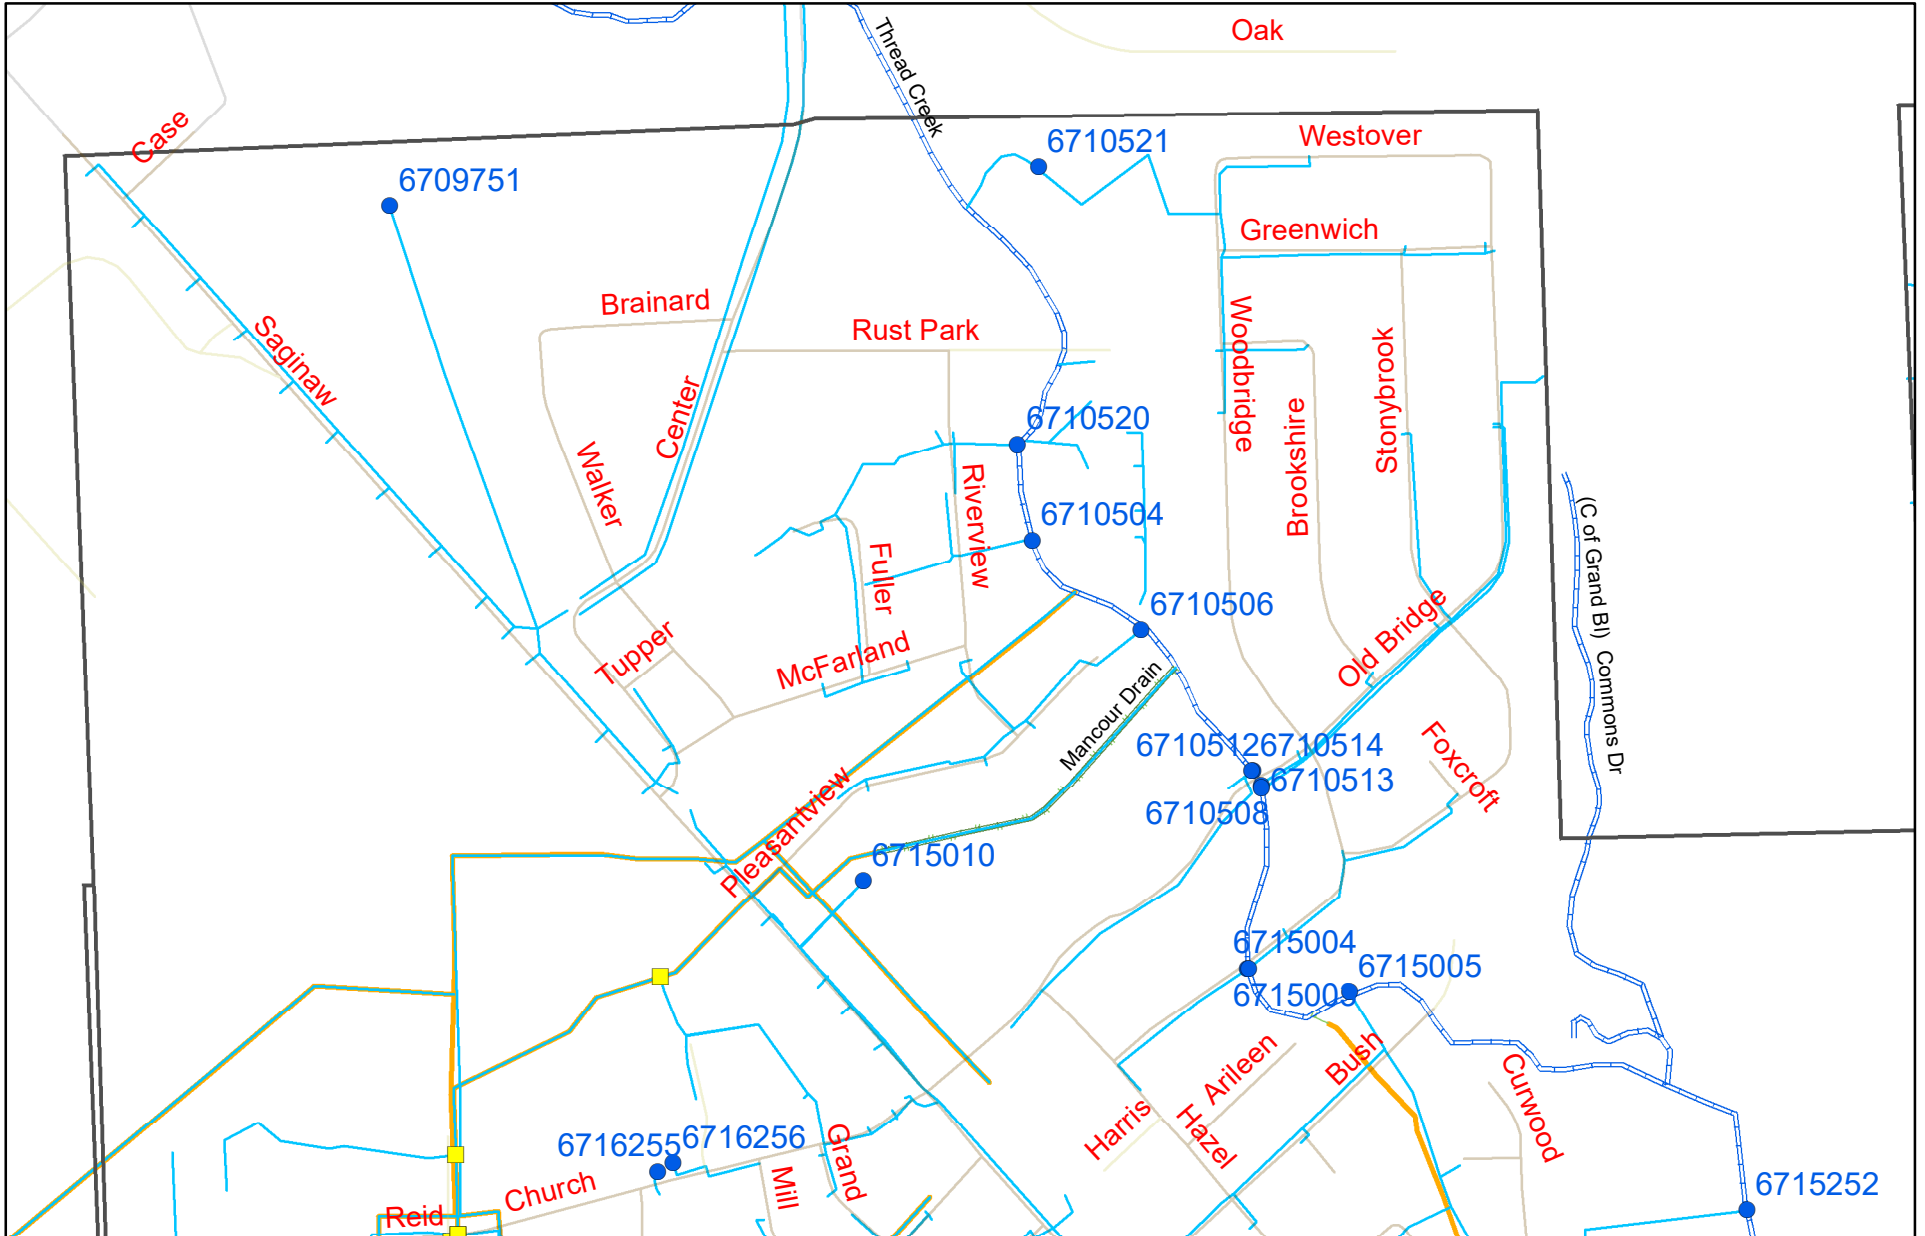

Grand Blanc- 2024

StructureType

- Outfall
- Point Of Discharge- Tested downstream at outfall
- Point of Discharge

Grand Blanc- 2024

StructureType

- Outfall
- Point Of Discharge- Tested downstream at outfall
- Point of Discharge

Grand Blanc- 2024

StructureType

- Outfall
- Point Of Discharge- Tested downstream at outfall
- Point of Discharge