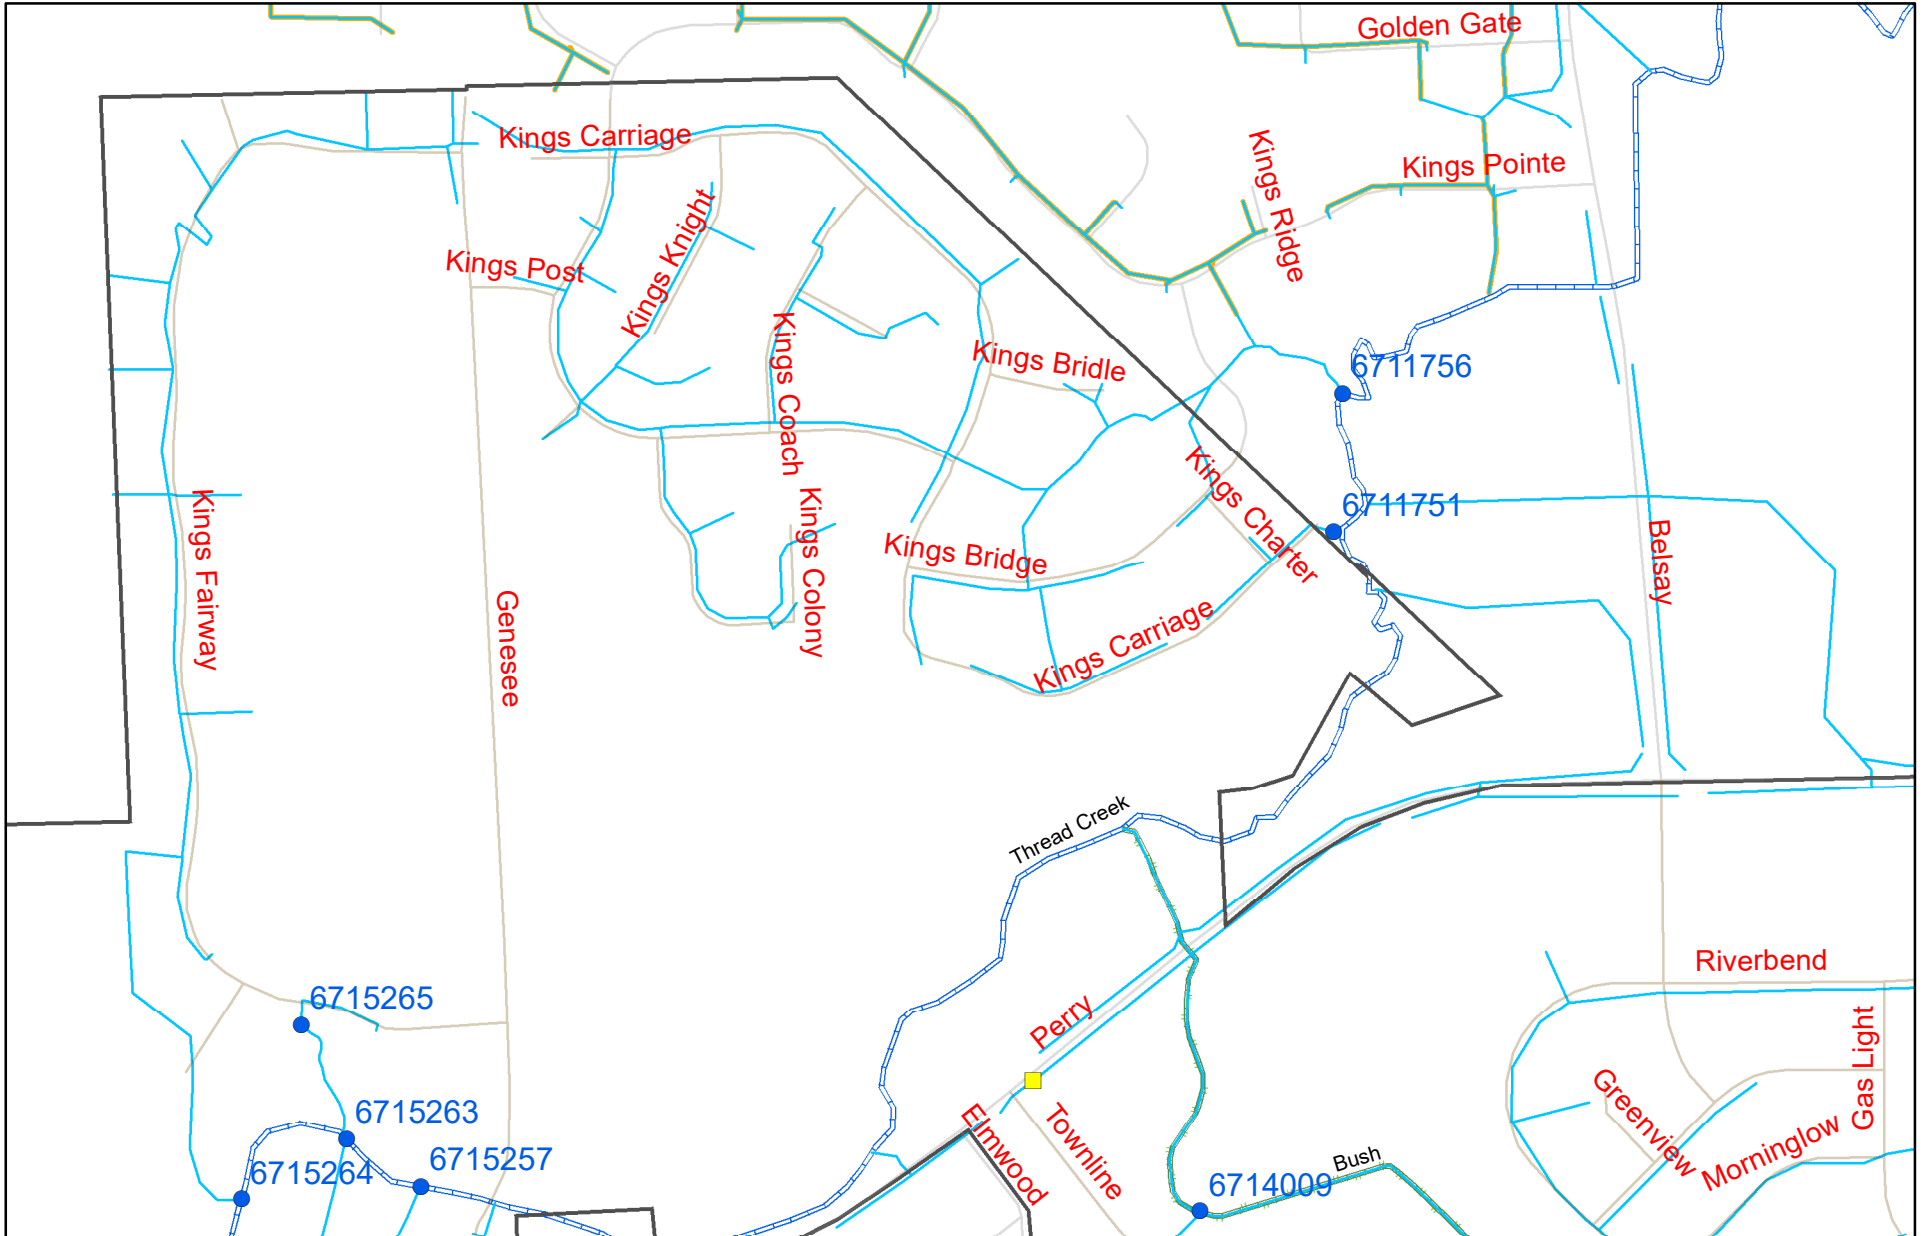

Grand Blanc- 2024

StructureType

- Outfall
- Point Of Discharge- Tested downstream at outfall
- Point of Discharge

Grand Blanc- 2024

StructureType

- Outfall
- Point Of Discharge- Tested downstream at outfall
- Point of Discharge

Grand Blanc- 2024

StructureType

- Outfall
- Point Of Discharge- Tested downstream at outfall
- Point of Discharge