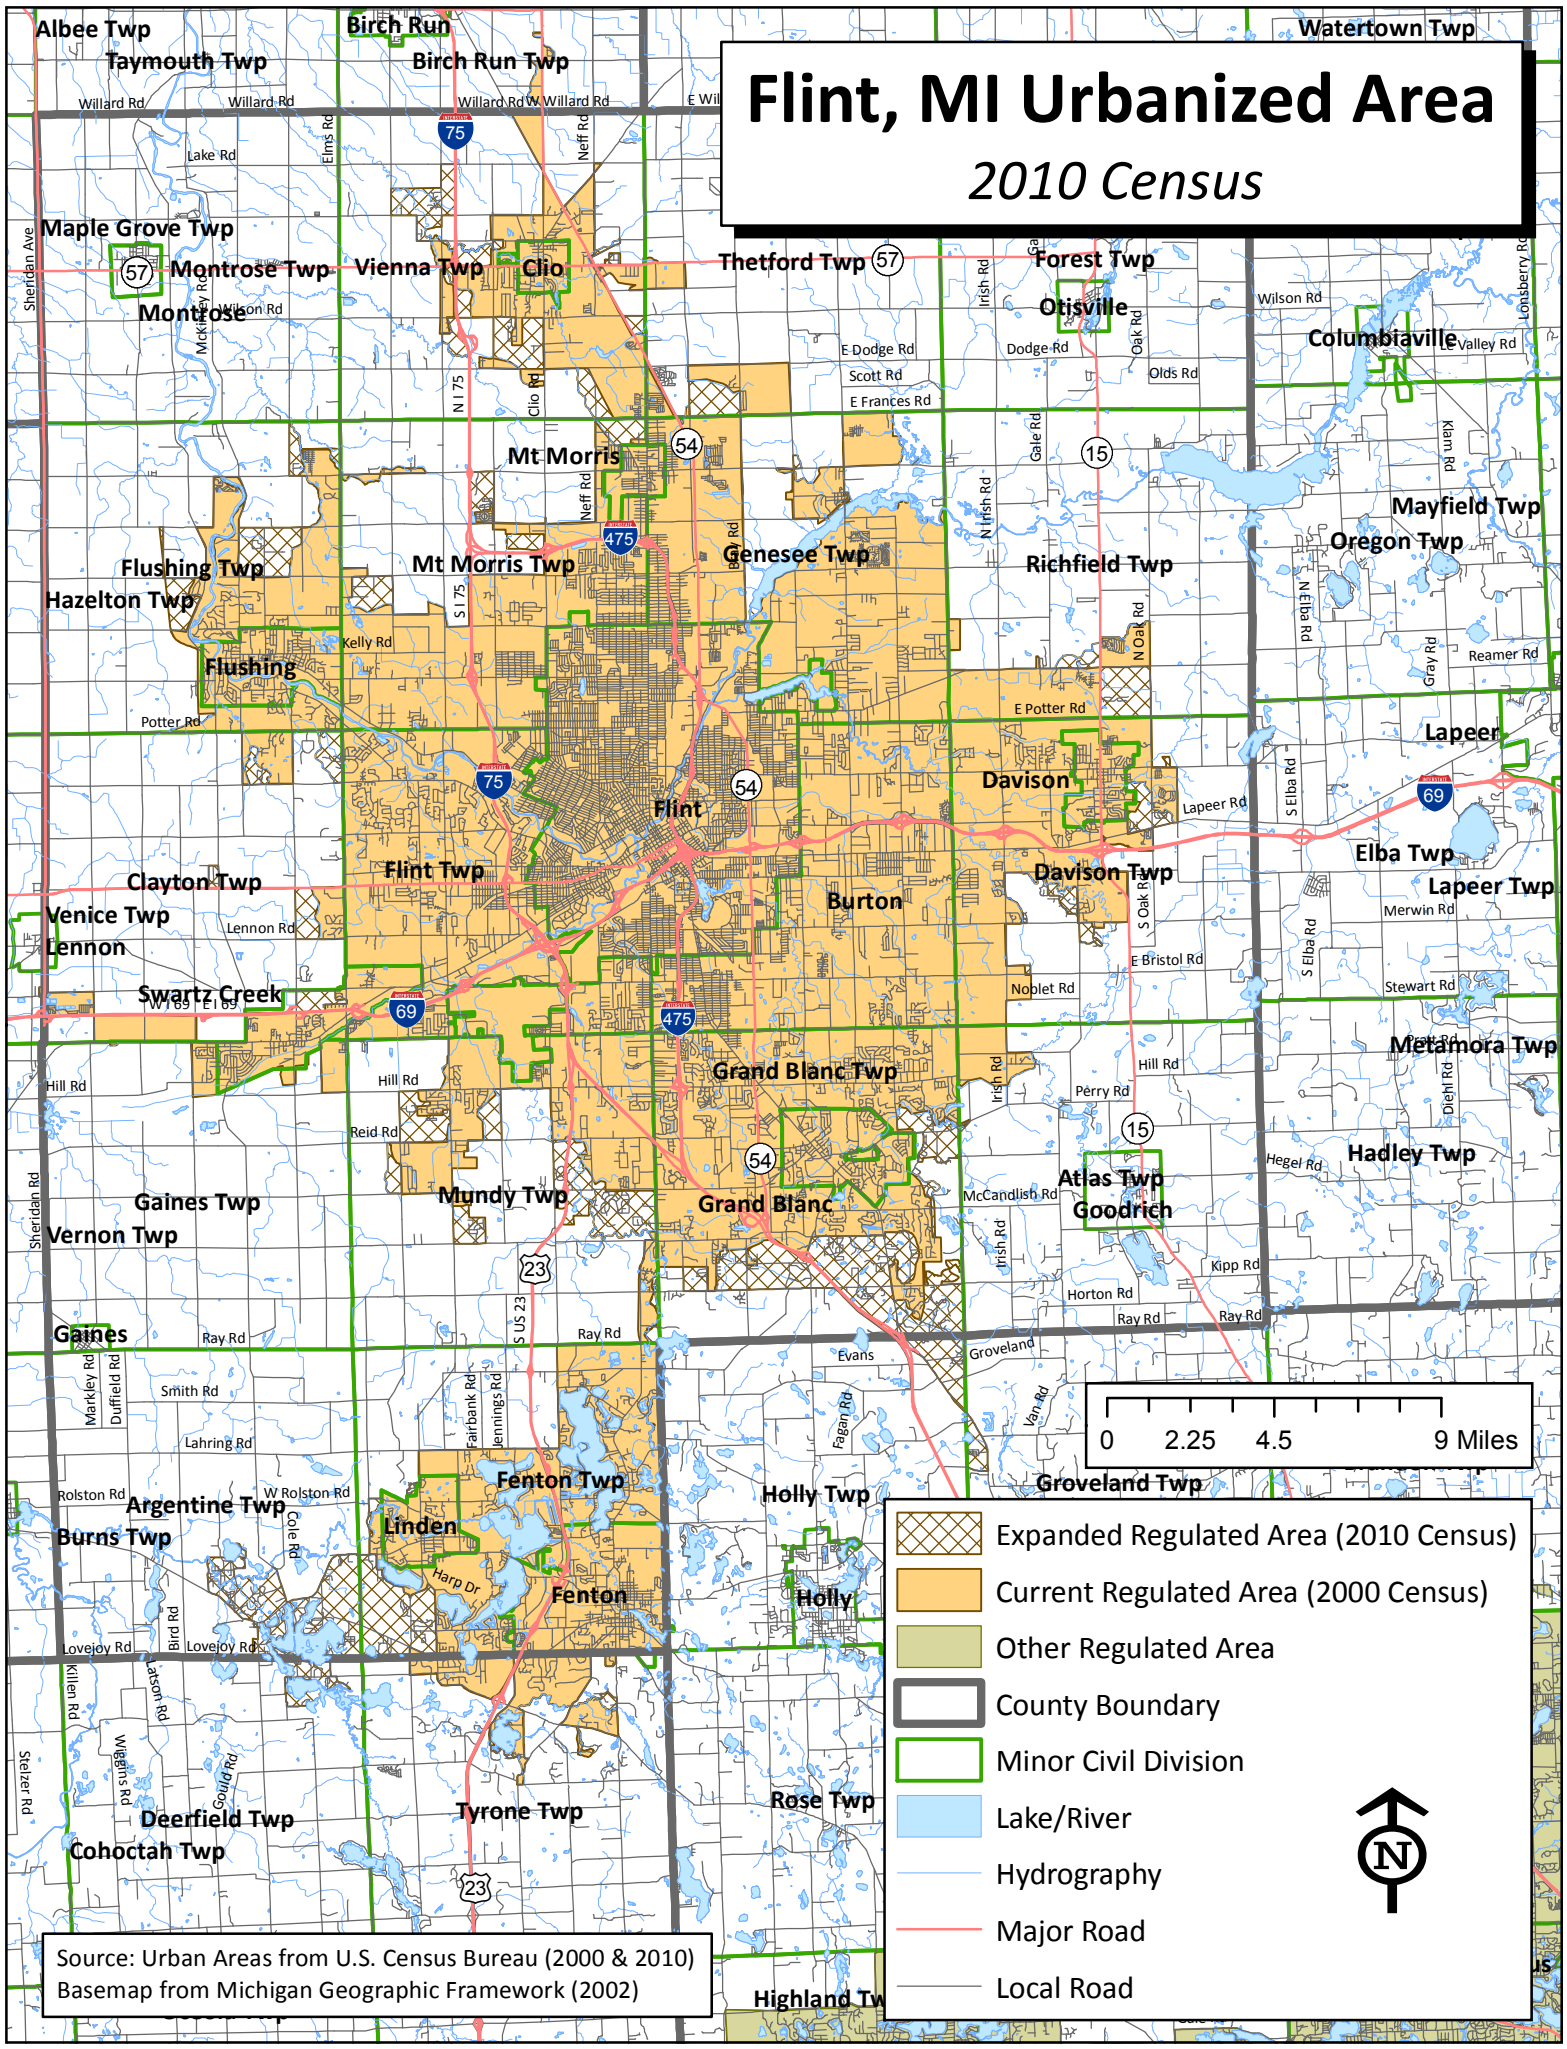

Flint, MI Urbanized Area

2010 Census

-  Expanded Regulated Area (2010 Census)
-  Current Regulated Area (2000 Census)
-  Other Regulated Area
-  County Boundary
-  Minor Civil Division
-  Lake/River
-  Hydrography
-  Major Road
-  Local Road

Source: Urban Areas from U.S. Census Bureau (2000 & 2010)
 Basemap from Michigan Geographic Framework (2002)